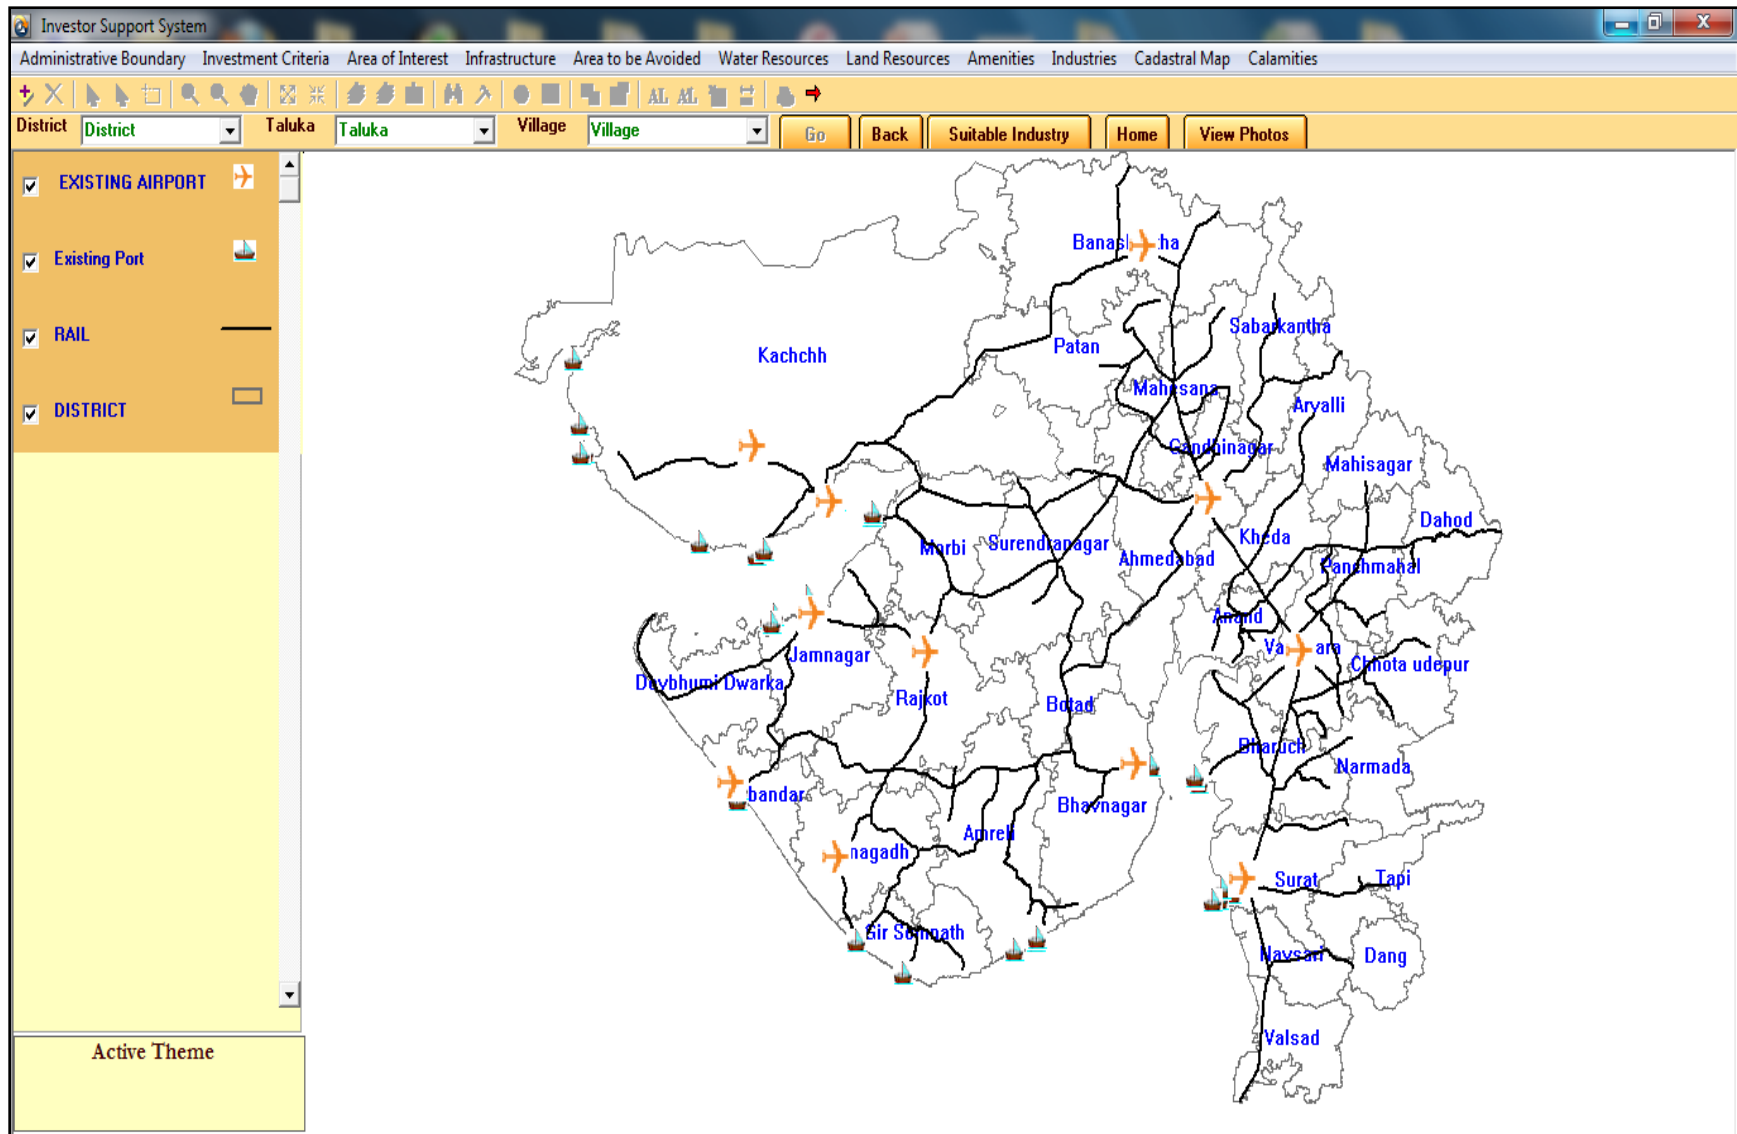

Gujarat: Road Connectivity

Gujarat: Port, Rail and Airport Connectivity

Gujarat: Power Line and GAS Pipeline Connectivity